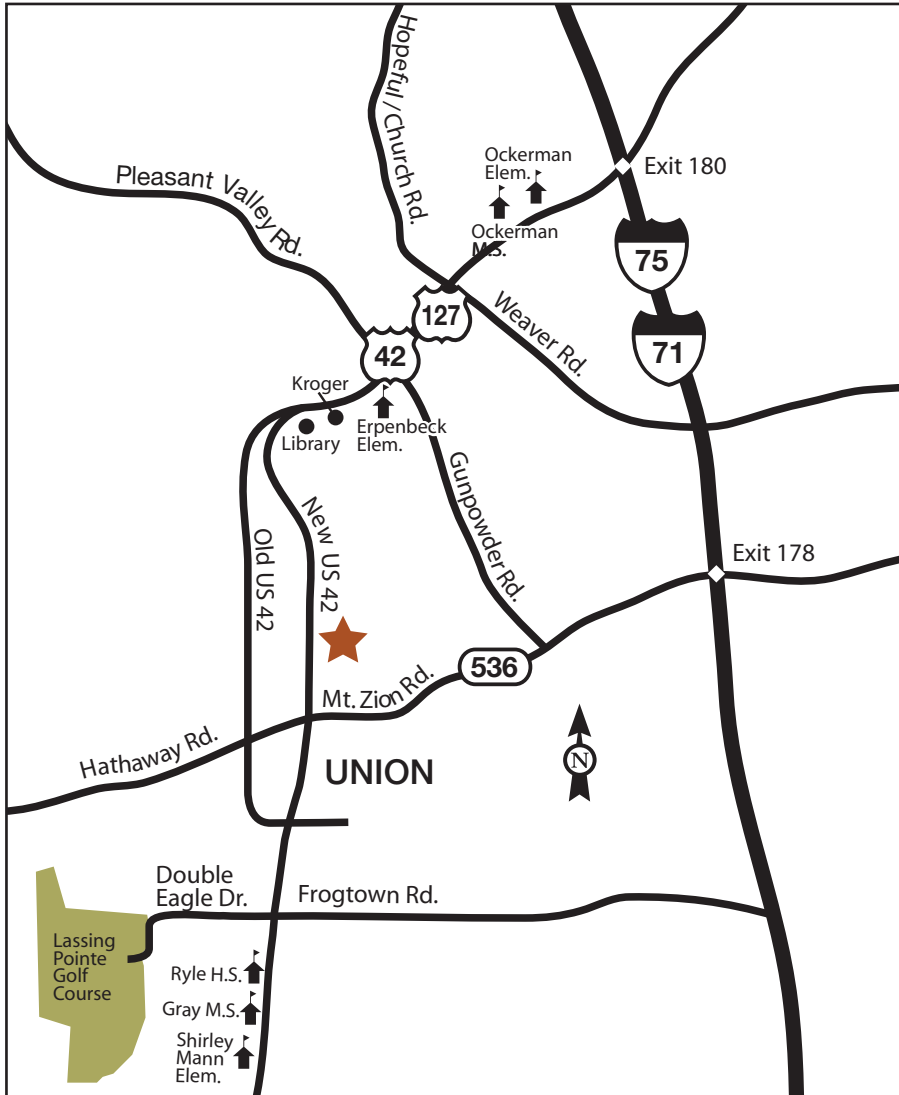

HARMONY

Live life in perfect Harmony.

Experience a different way of life ... in a place where you can live and gather.

Directions

71/75 to Florence/Union exit. Go west on US 42. Continue 3.5 miles to entrance on left.

Hours

Daily 12 – 6 p.m.

U.S. 42 in Union • HarmonyCommunity.com